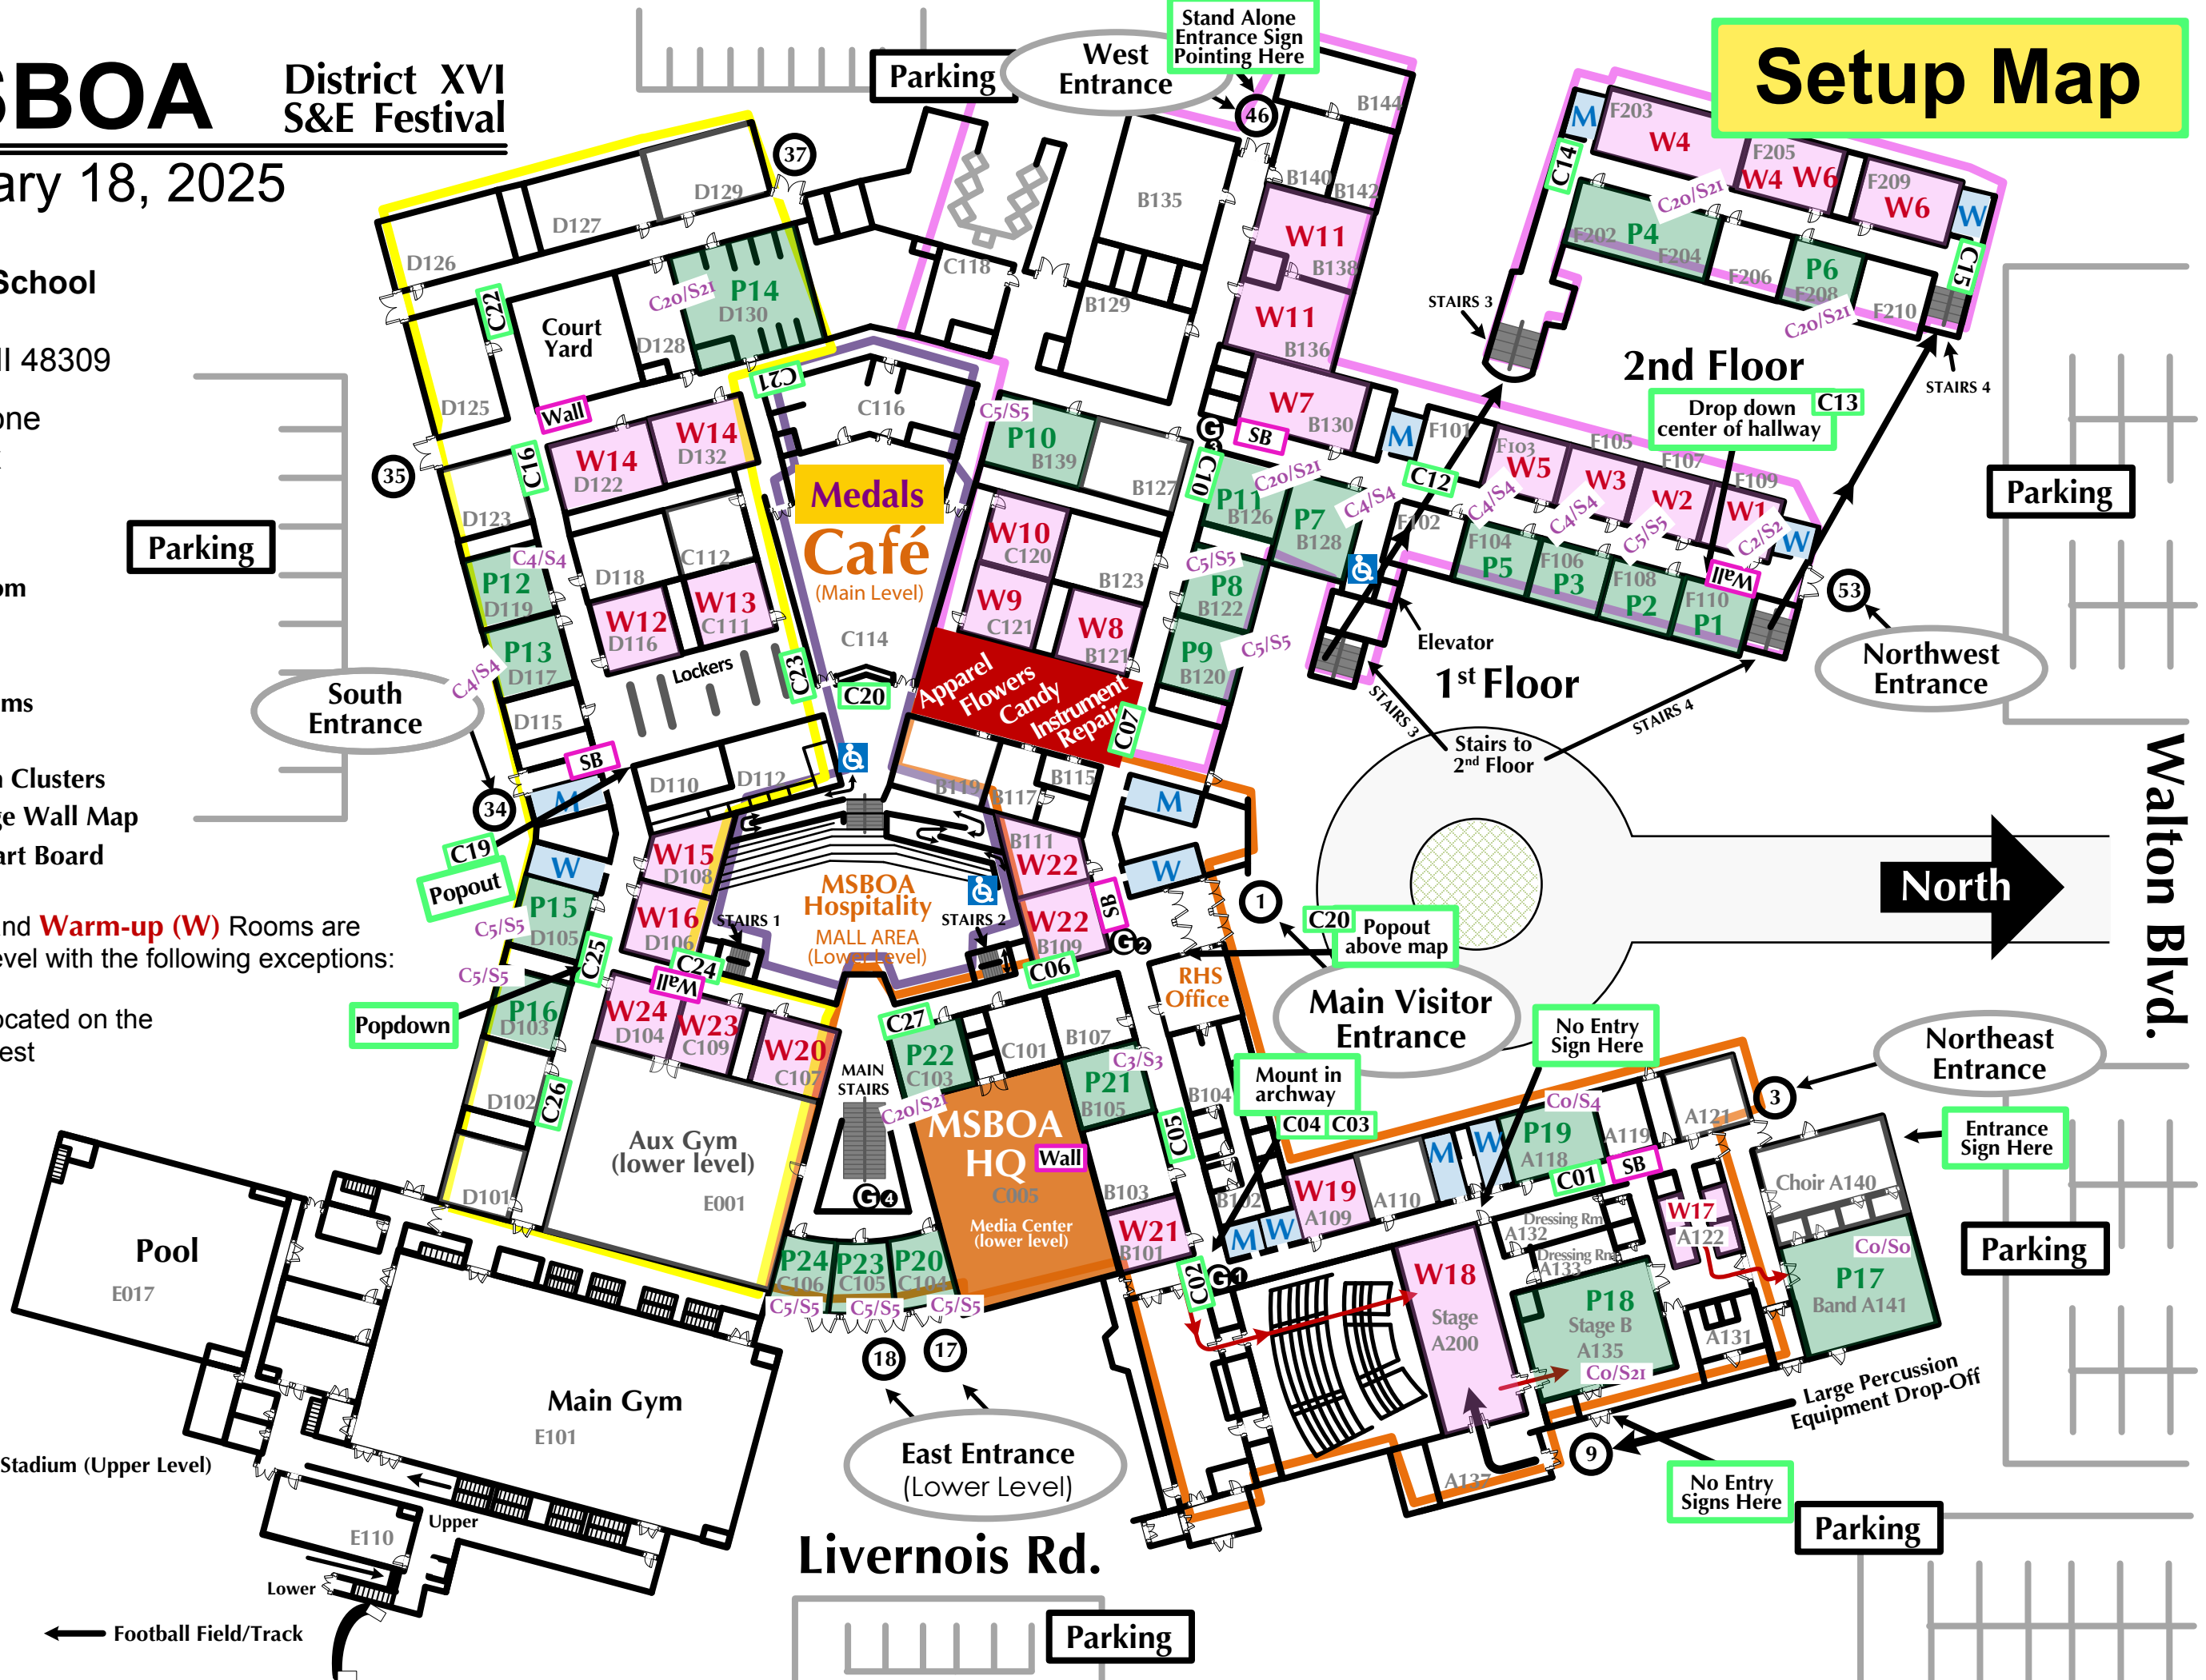

## District XVI S&E Festival

All **Performance (P)** and **Warm-up (W)** Rooms are located on the Main Level with the following exceptions:

**W4, P4, W6, P6**, are located on the **2nd floor** in the Northwest corner of the school.

# Setup Map

Walton Blvd.

← To Stadium (Upper Level)

← Football Field/Track